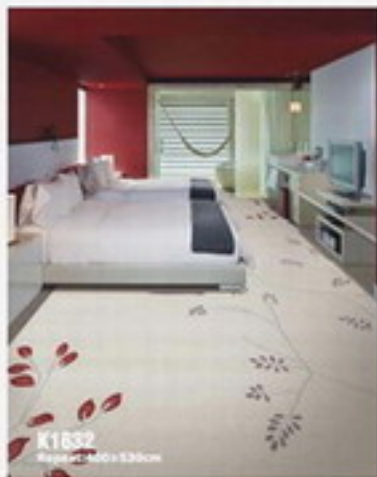

客房空间
GUEST ROOM
Axminster
Express
Solution