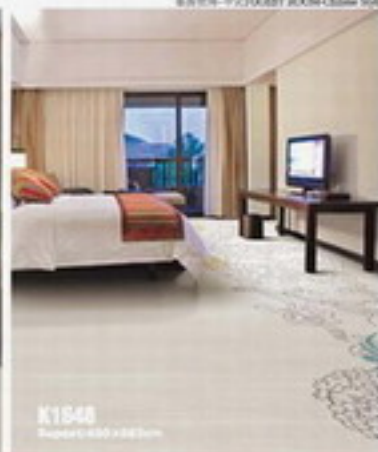

走廊地毯-新中式 CORRIDOR CARPET-Chinese Style

8500448800000 14

客房空间
GUEST ROOM
Axminster
Express
Solution

10 装饰地毯

8888-9210381 ROOM China Style

K1634
Repeat: 378x738cm

111 81088888888888

8888-9210381 ROOM China Style

K1643
Repeat: 400x681cm

K1648
Repeat: 400x681cm

K1639
Repeat: 400x684cm

81088888888888

K1643

Repeat: 400 x 730cm

K1650

Repeat: 732 x 1136cm