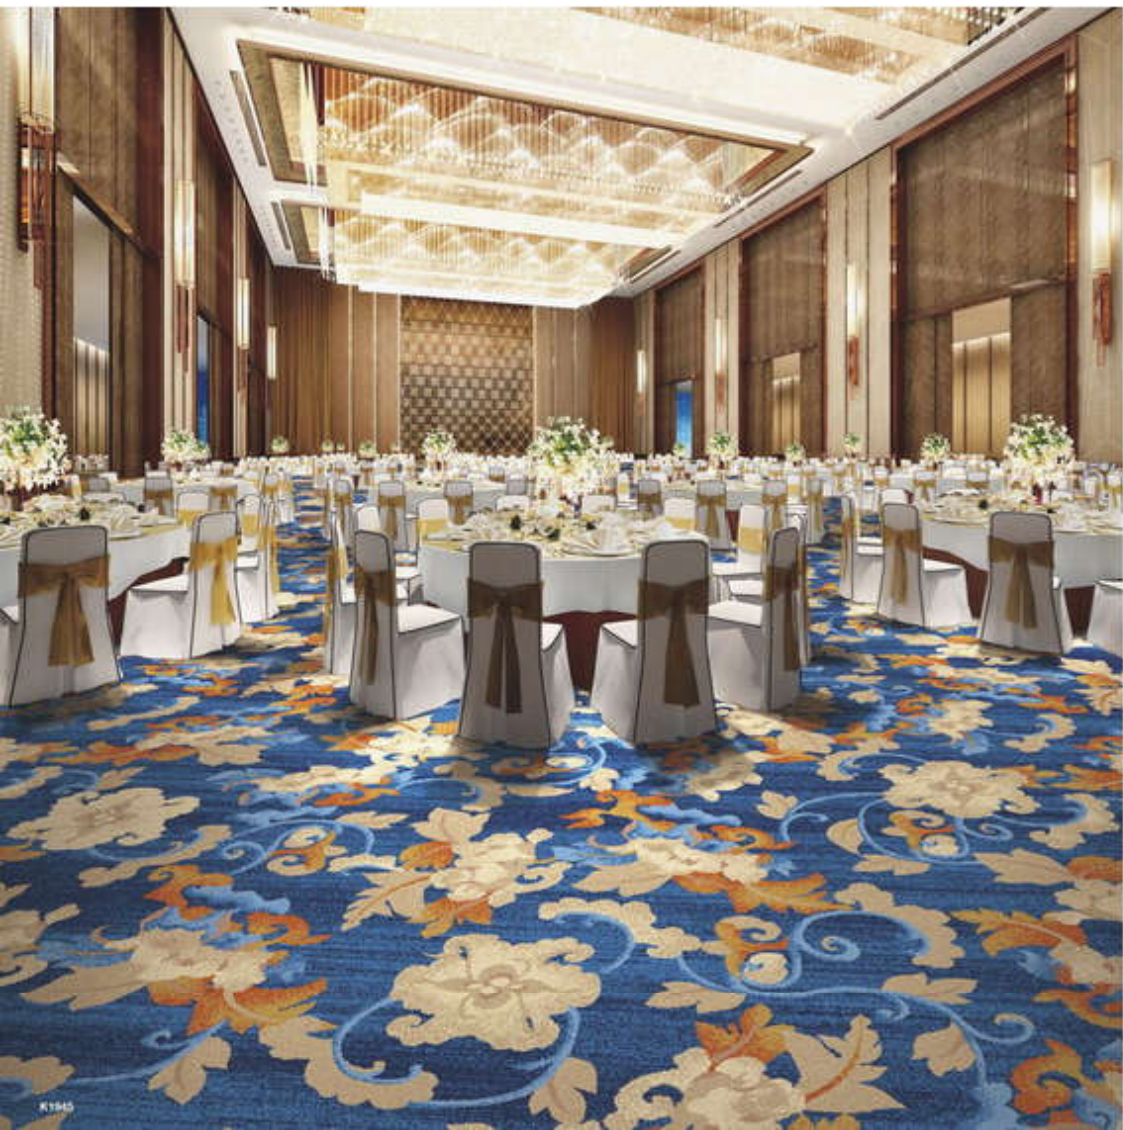

K1845

K1845

Repeat: 400x278cm

K1826

Repeat: 400x270cm

K1841

Repeat: 400x300cm