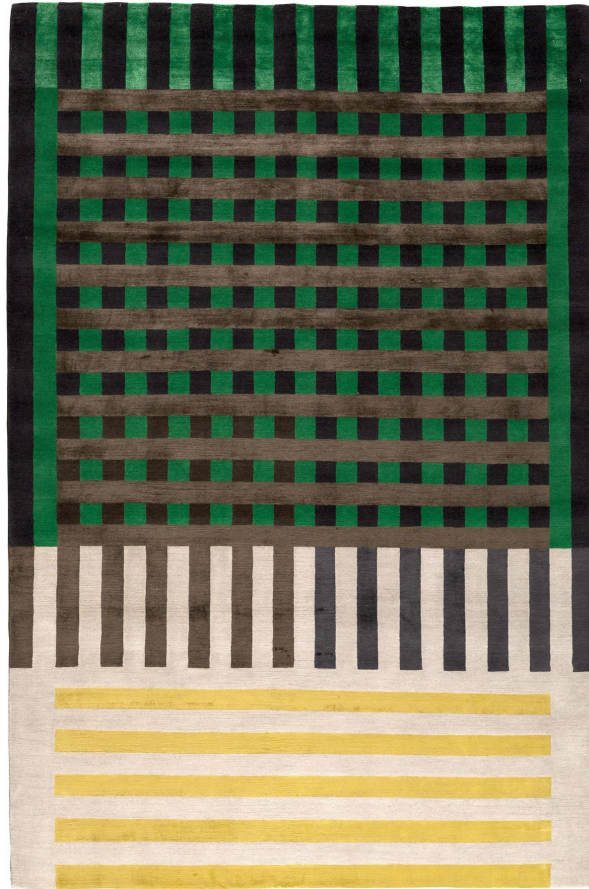

NZ wool

DESIGN CODE

HT-044-00

NZ wool

DESIGN CODE

HT-045-00

NZ wool

DESIGN CODE